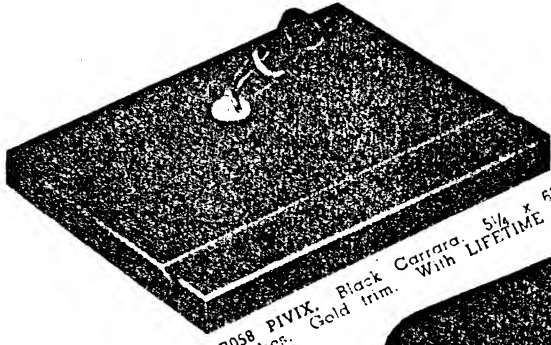

R058 PIVIX. Black Carrara. 5 1/4 x 6 3/4 inches. Gold trim. With LIFETIME pen $15.00.